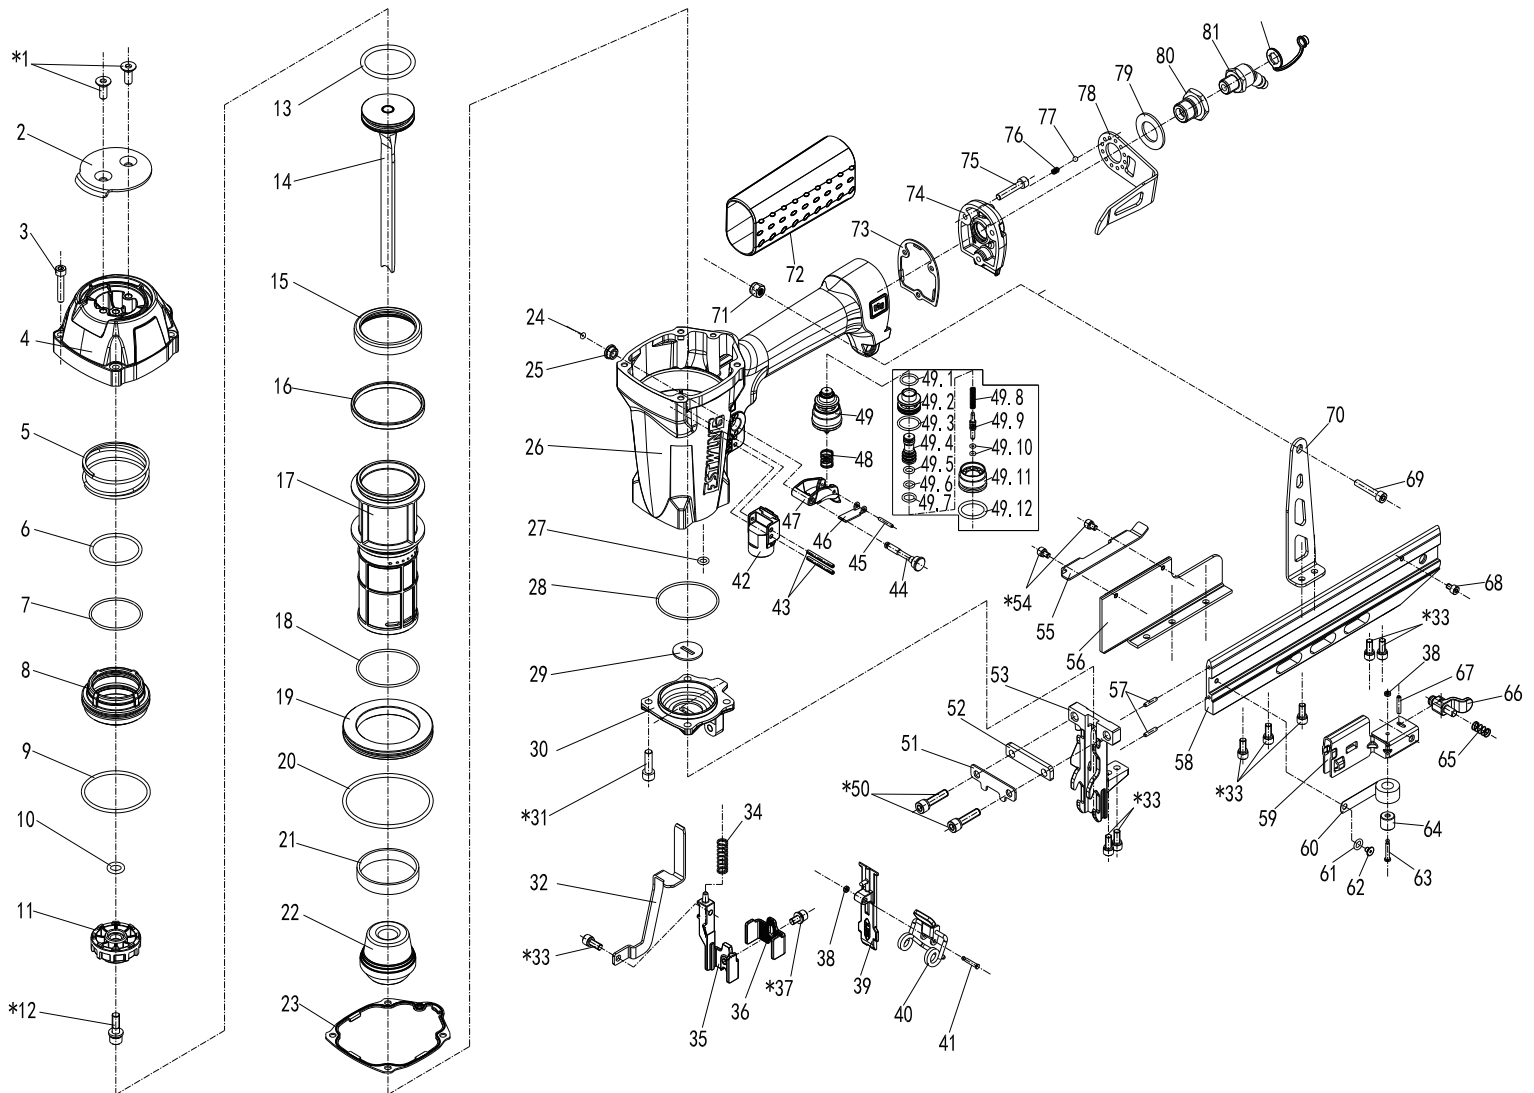

10.5 GA FENCING STAPLER

Model: EFS105

REPLACEMENT KIT

	KIT DESCRIPTION	PART NUMBERS
	REBUILD O-RING KIT	6,7,9,10,15,18,20,27,28,73
	TRIGGER KIT	49
	DRIVEBLADE AND BUMPER KIT	13,14,22
	NO-MAR TIP	36