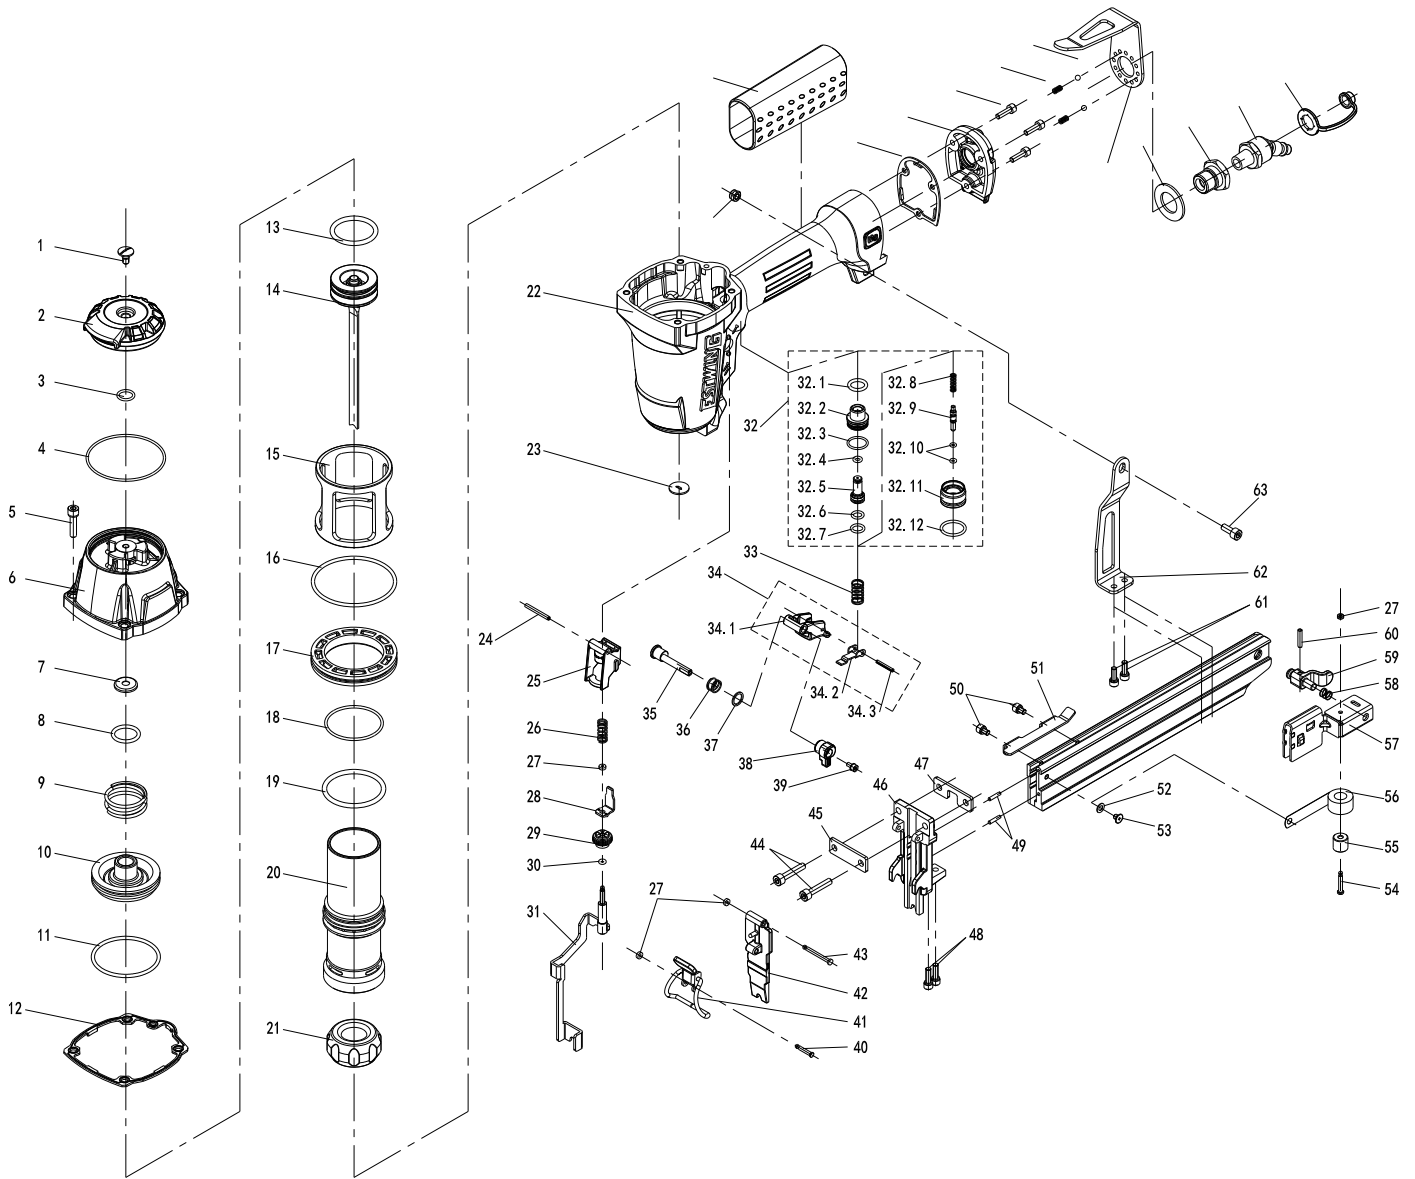

16 GA FENCING STAPLER Model: EFS16

REPLACEMENT KIT

	KIT DESCRIPTION	PART NUMBERS
	Replacement O-ring kit	3,4,8,11,16,18,27,30
	Replacement drive blade and bumper kit	13,14,21
	Replacement Trigger kit	32,