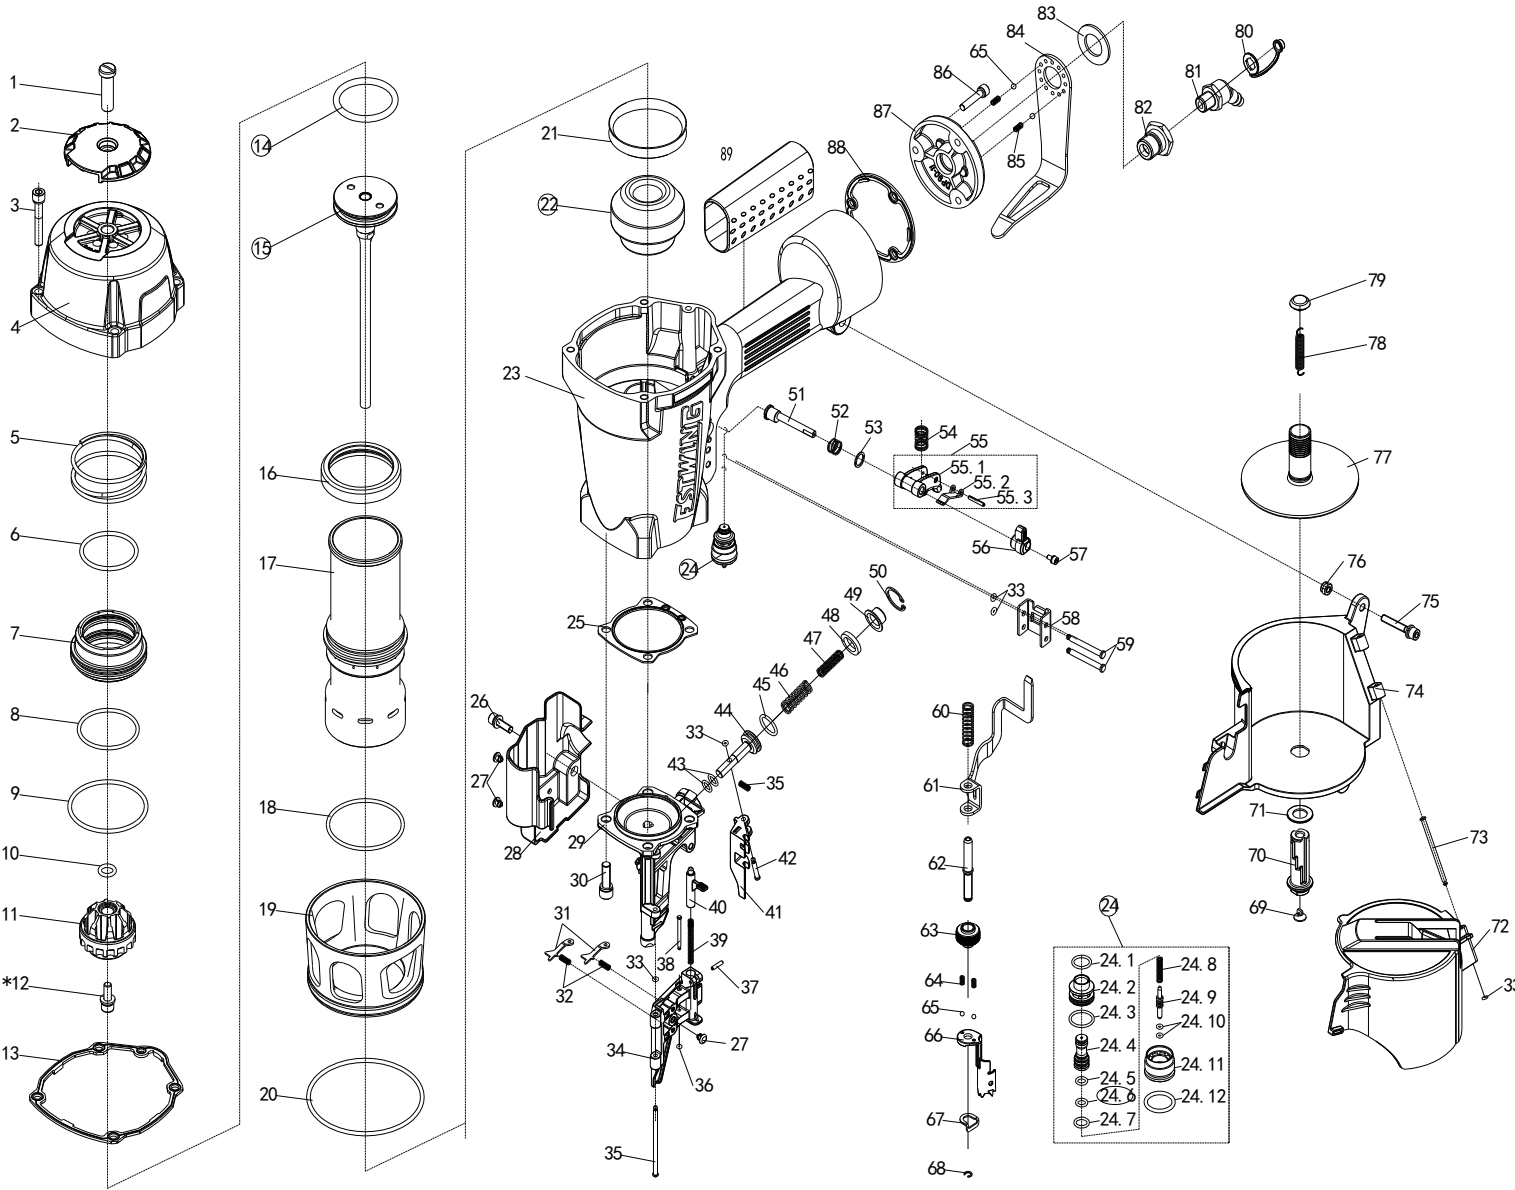

ESTWING® 3-1/2" COIL FRAMING NAILER

Model: ECN90

REPLACEMENT KIT

	KIT DESCRIPTION	PART NUMBERS
	REBUILD O-RING KIT	6,8,9,10,18,20,33,36,43,45
	TRIGGER KIT	24
	DRIVEBLADE AND BUMPER KIT	14,15,22
	BUCKET REPLACEMENT	69,70,71,72,73,74,75,76