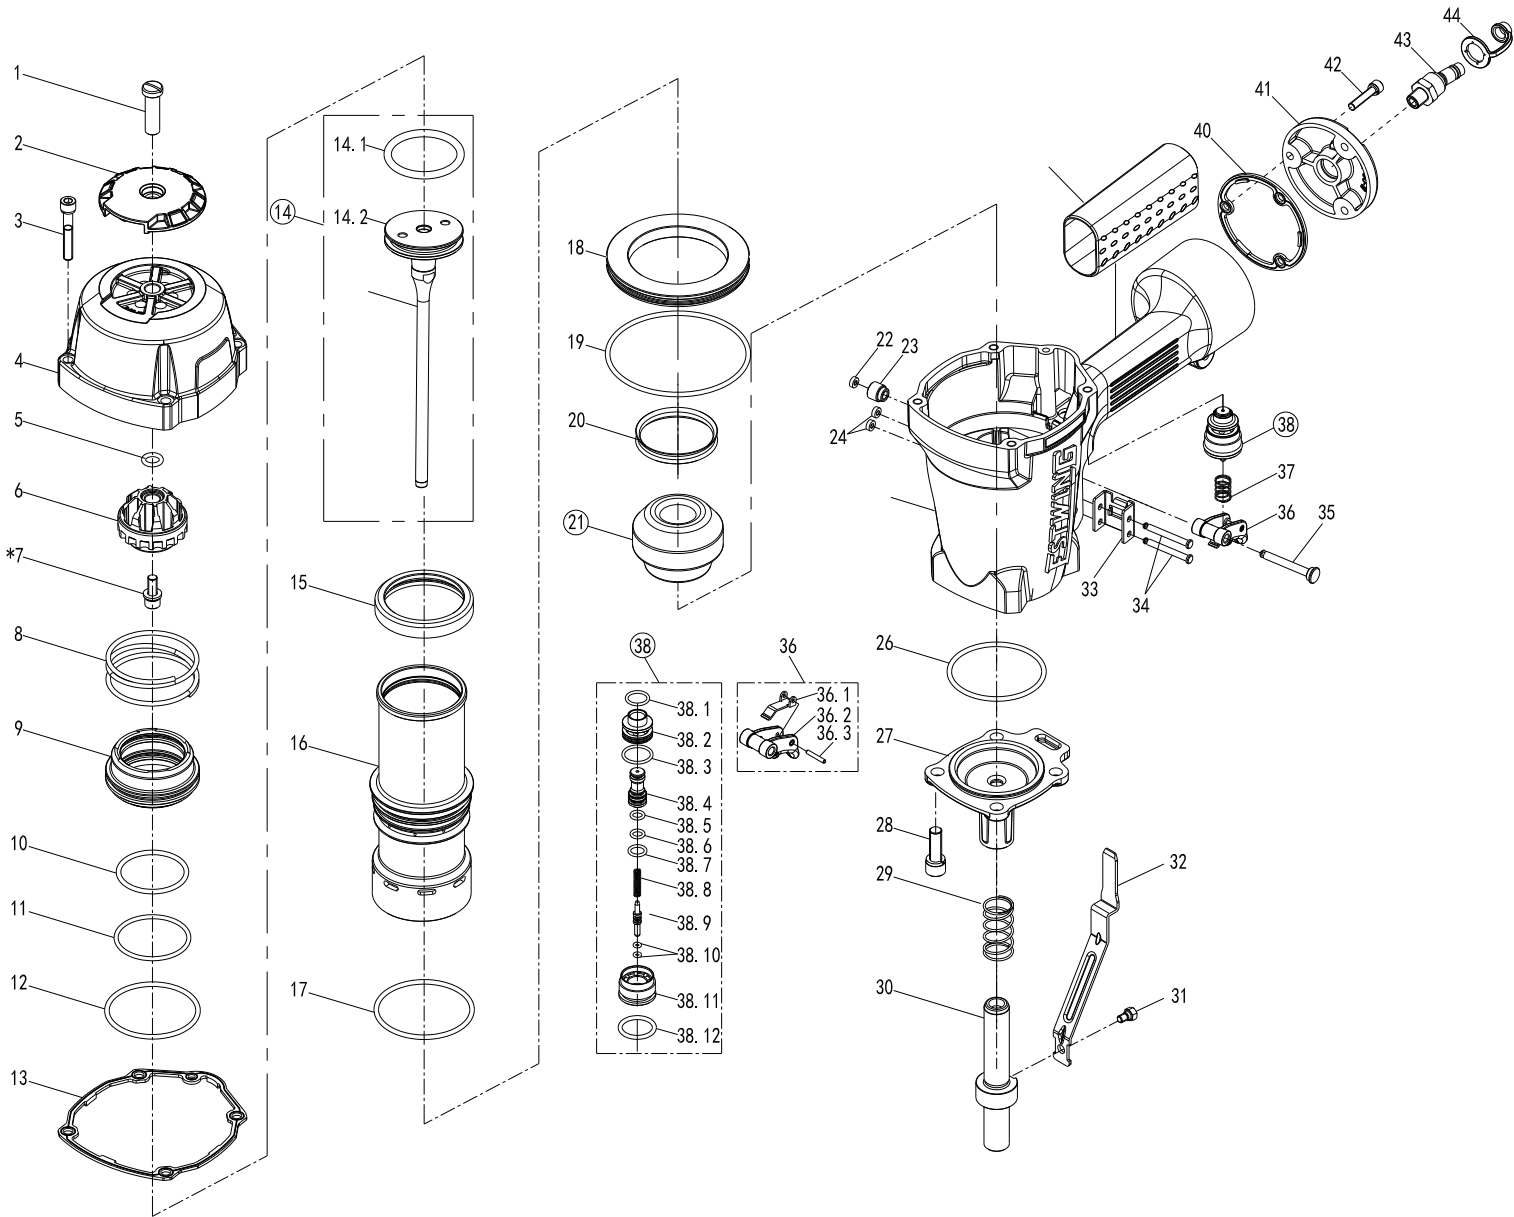

ESTWING® SINGLE CONCRETE PIN NAILER

Model: ESSCP

REPLACEMENT KIT

	KIT DESCRIPTION	PART NUMBERS
	REBUILD O-RING KIT	5,10,11,12,14.1,17,19,20,22,24,26
	TRIGGER KIT	38
	DRIVEBLADE AND BUMPER KIT	14,21