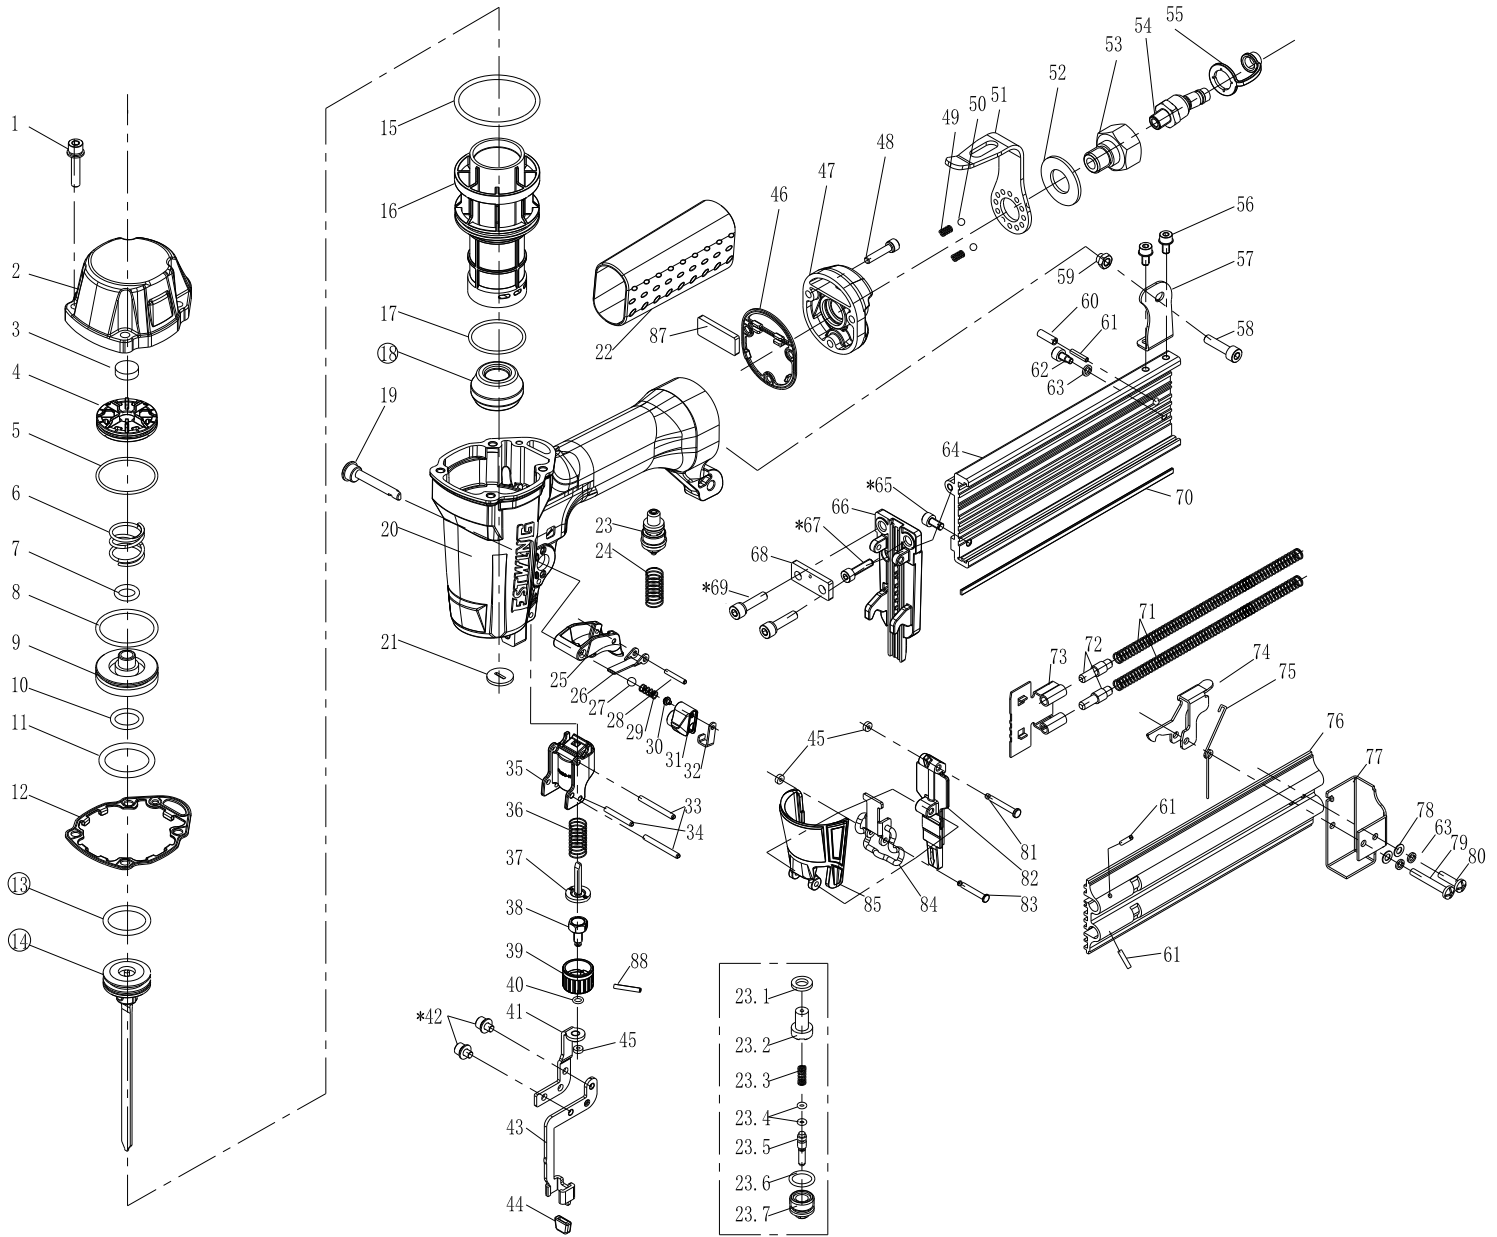

## 18 GAUGE 2" BRAD NAILER Model: EBR50

### REPLACEMENT KIT

	KIT DESCRIPTION	PART NUMBERS
	REBUILD O-RING KIT	5,7,8,10,11,13,15,17,40,45
	TRIGGER KIT	23
	DRIVEBLADE AND BUMPER KIT	14,18
	NOR-MAR TIP	44